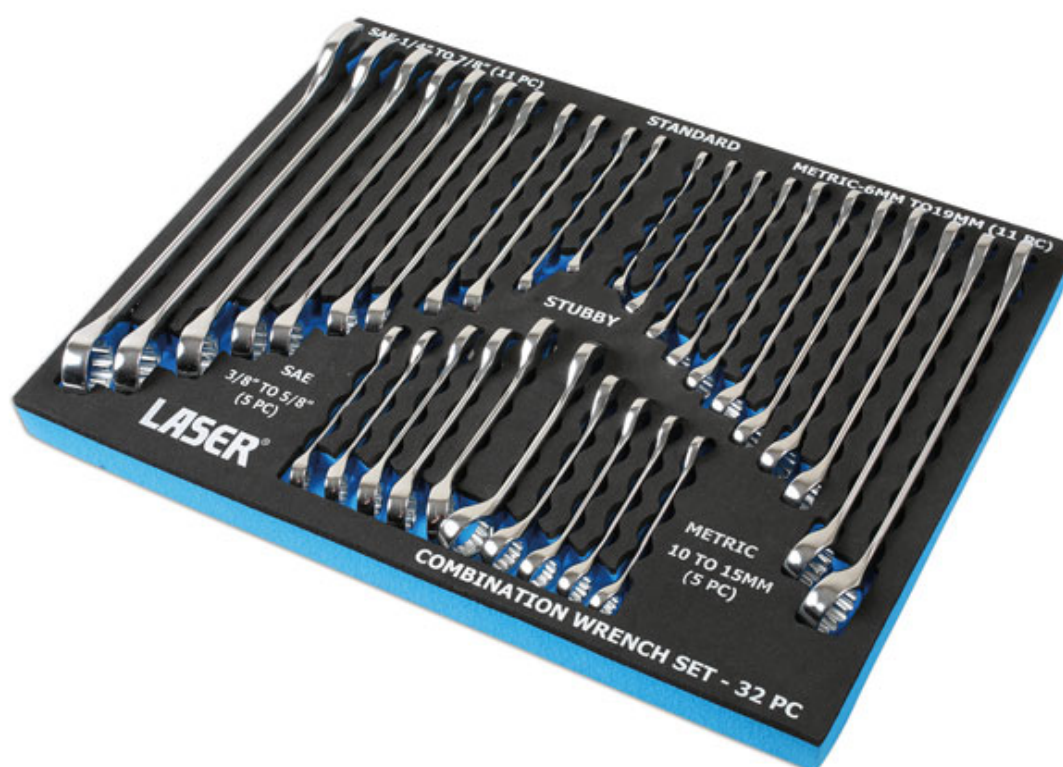

Satz Gabel-/Ringschlüssel, 32-teilig

A comprehensive combination spanner set in metric and imperial (AF) sizes, in both regular and stubby lengths. The spanners are manufactured from chrome vanadium and have a mirror polished finish. They are supplied in an EVA foam tray, designed to fit roll cab drawers, keeping the tools clean, tidy and ready for use. The 32 piece set is a great tool kit for the home mechanic since it contains a useful selection of the most popular metric and imperial sizes, covering the most common applications in the workshop.

Additional Information

- Inhalt: Gabel-/Ringschlüssel Doppelsechskant x metrisch 6, 7, 8, 9, 10, 11, 12, 13, 14, 17, 19 mm und kurzer Schlüssel 10, 11, 12, 13, 15 mm
- Zusätzlich Doppelsechskant x AF-Größen 1/4", 5/16", 3/8", 7/16", 1/2", 9/16", 5/8", 11/16", 3/4", 13/16", 7/8" und kurzer Schlüssel 3/8", 7/16", 1/2", 9/16", 5/8"
- Hochglanzpoliert
- Aus Chrom-Vanadium-Stahl
- Verpackt in einer Schale mit EVA-Schaum